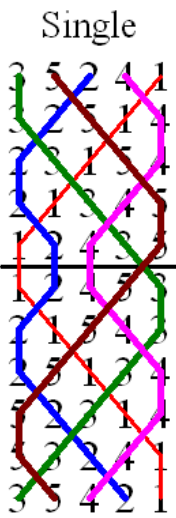

Northern District

"Beyond Bob Doubles" Training Notes - Session 1

PLAIN BOB DOUBLES

REVERSE CANTERBURY PLEASURE PLACE DOUBLES